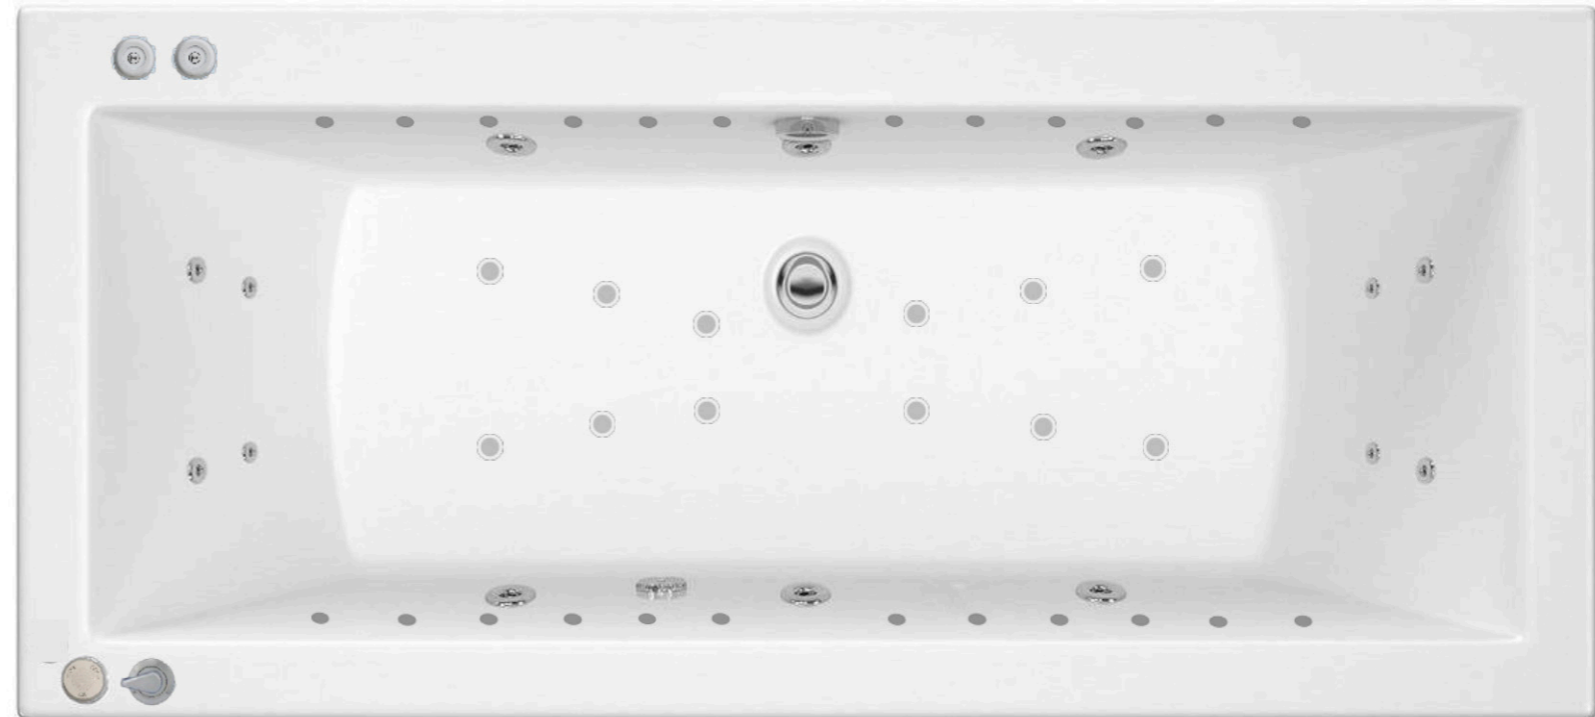

26 JET ELECTRONIC SYSTEM WITH 24 HYDROTHERAPY LIGHTS (ALL WATER)

SYSTEM

6 x ET-Lotus Midi Side Jets

• 4 x ET-Lotus Micro jets at each end (single ended bath 6 back x 2 foot)

• 12 x ET-Lotus Base Water Jets

• 24 x ET-Lotus Mini Chromotherapy Spotlights

• Suction is fitted with a safety relive valve to ensure complete safety

• Air control allowing for ease of use

• Electronic controls

• ET-Lotus full draining pump gives you all the power to enhance your true whirlpool spa experience

OPTIONAL EXTRAS:

• In-line heater 1.5kw

• Bluetooth Music

Disclaimer: ET-LOTUS has endeavoured to provide accurate and factual information for all systems depicted based on the latest available data/information.

Water
Jets