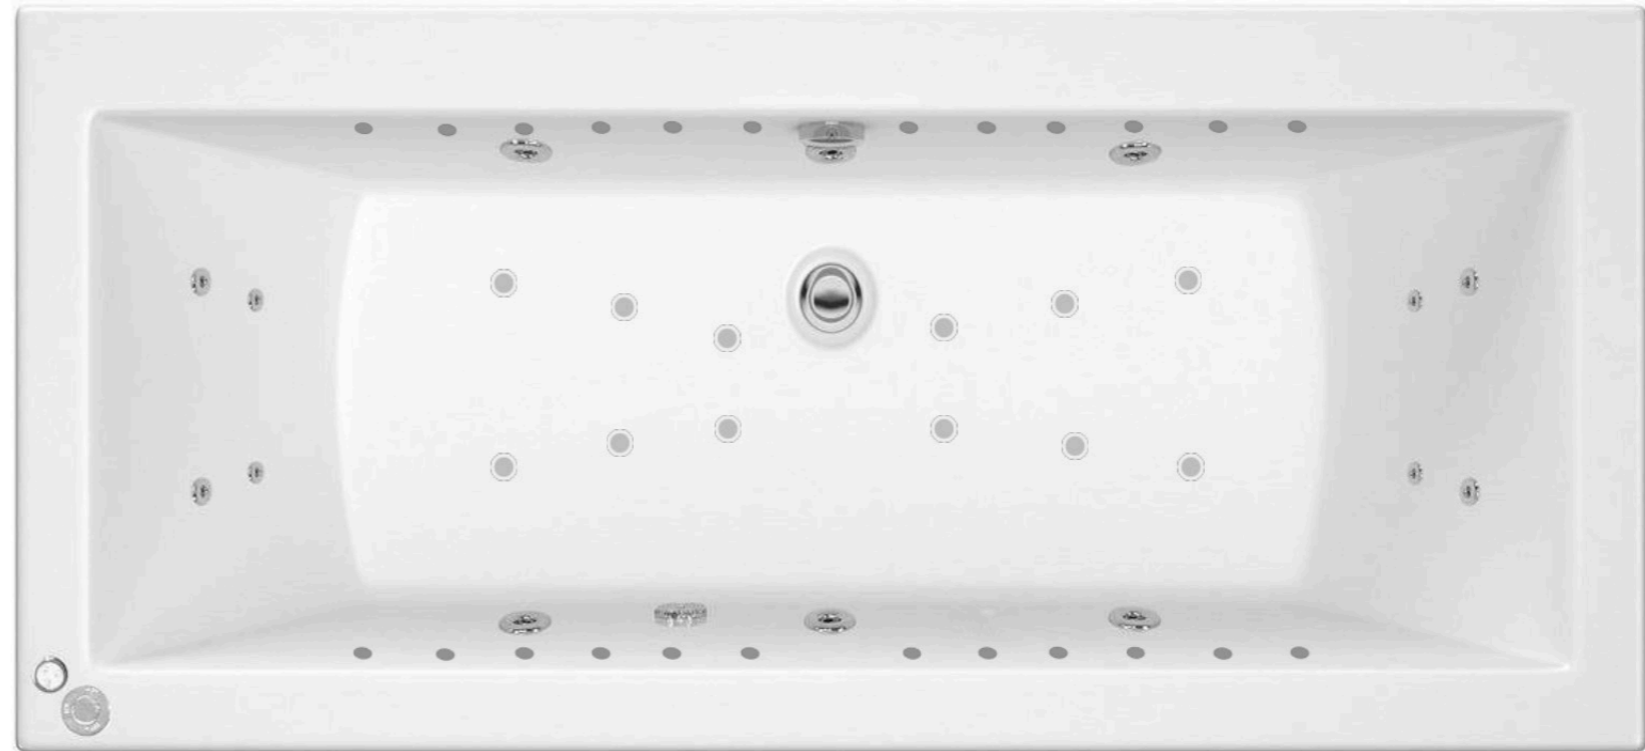

26 JET ELECTRONIC SYSTEM WITH 24 HYDROTHERAPY LIGHTS (WATER & AIR)

SYSTEM

6 x ET-Lotus Midi Side Jets

• 4 x ET-Lotus Micro Jets at each end (single ended bath 6 back x 2 foot)

• 12 x ET-Lotus Air Jets

• 24 x ET-Lotus Mini Chromotherapy Spotlights

• Suction is fitted with a safety relive valve to ensure complete safety

• Air control allowing for ease of use

• Electronic controls

• ET-Lotus full draining pump gives you all the power to enhance your true whirlpool spa experience

OPTIONAL EXTRAS:

• In-line heater 1.5kw

• Bluetooth Music

Disclaimer: ET-LOTUS has endeavoured to provide accurate and factual information for all systems depicted based on the latest available data/information.