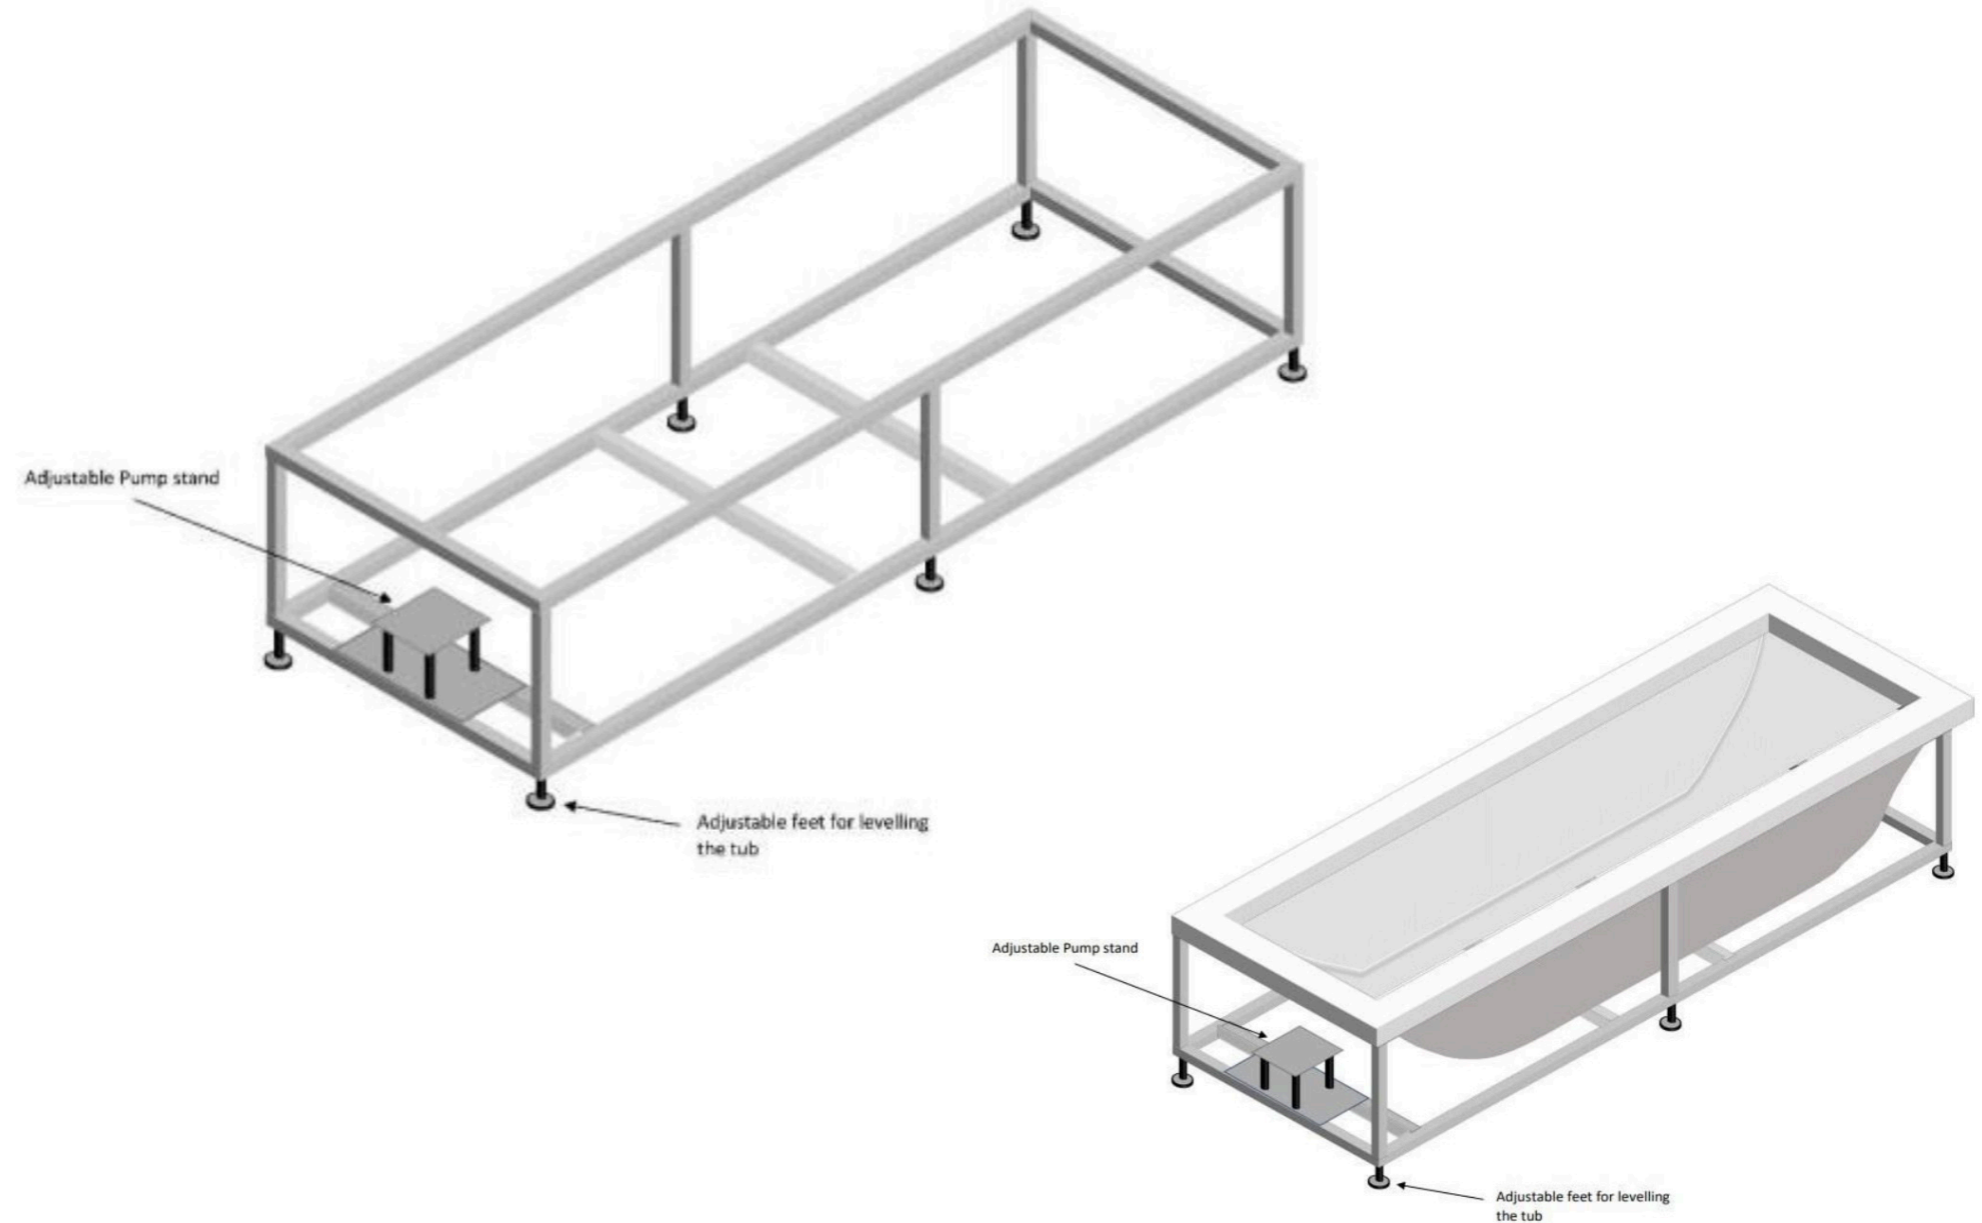

BESPOKE CRAFTSMANSHIP AT THE HEART OF YOUR SYSTEM

Your ET- LOTUS luxury bespoke well-being spa bathtub system, is engineered to an extremely high standard using an aluminum constructed frame, giving full support to the bathtub, and enhancing the installation of your well-being system.

Our well-being engineers and designers have spent many years developing and designing systems to be either fitted into an exacting bath location with minimum work, or free standing for use as a spa or at well-being/ wellness health retreats/centres, luxury homes, hotels and numerous other settings.

We engineer the full system to be contained within the frame leaving only the water and waste supply to be fitted, and the power connected. Why we stand out from the crowd? Most whirlpool systems are assembled on baths just using screws to fit to the base board, and are considered a bolt on system, at ET-lotus our focus is on system design from every angle.

Your well-being systems are designed and configured to your individual need, while the construction is built around quality and ease of installation, giving full support to the bath and wellness system also allowing for ease of maintenance. Trust your well-being spa vision to ET-Lotus the well-being specialists and its team of designers and engineers.