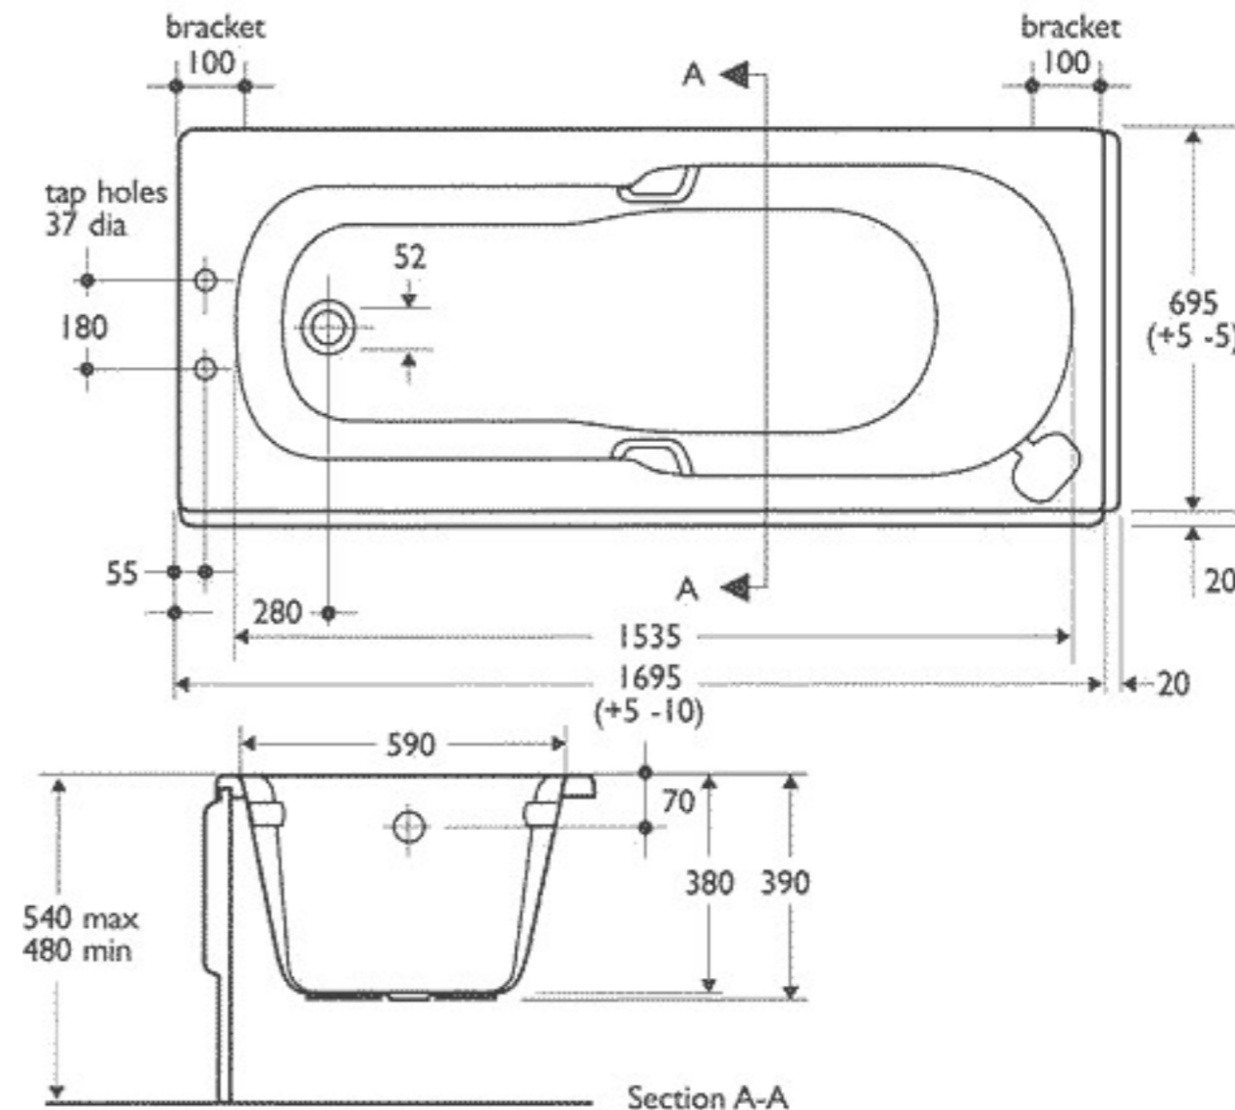

BATHTUB SHELL PERFORMANCE

Your bathing well-being spa experience is shaped by the quality/manufacturing processes of the materials used and thickness of the bathtub shell. The bathtub shell performance, strength and behaviour during use is an important factor for consideration when considering your luxury well-being spa bathtub system/solution. The bathtub shell performance varies based on manufacturers build/manufacturing techniques.

We conduct extensive research on the types acrylic compounds and processes used to produce shells. Bathtub shells with 5mm thickness or more tend to perform better. Our experienced designers conduct various tests based on water temperature retention and performance based on the type of systems used. All our luxury configured bespoke solutions take into account these important nuances to ensure your luxury well-being spa bathtub systems meet your needs.

Our approach is driven by working closely with market leading industry bathtub manufacturing partners. This partnership model allows us to be able to source the right bathtub shells to ensure our clients meet their luxury bespoke well-being 'spa' hydrotherapy orientated bathing experience.